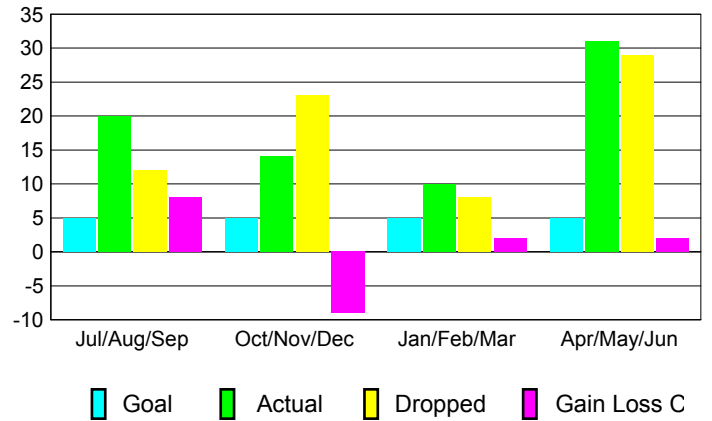

GMT: **Pedro Marrello**

Location: **CHILE**

GMT CA: **3**

CLUBS

| Month | New Club Goal | Actual New Clubs | Actual Dropped Clubs | Gain/Loss of Clubs |
|------------------|---------------|------------------|----------------------|--------------------|
| 2012-2013 | | | | |
| Jul/Aug/Sep | 0 | 0 | 0 | 0 |
| Oct/Nov/Dec | 0 | 0 | 0 | 0 |
| Jan/Feb/Mar | 0 | 0 | 0 | 0 |
| Apr/May/Jun | 0 | 0 | 0 | 0 |
| Totals | 0 | 0 | 0 | 0 |

Club Results 2012-2013

Goal, New, Dropped, Gain/Loss

YTD Status Quo Clubs 2012-2013

Status Quo Clubs Compared to Status Quo Members

Club Gain/Loss 2012-2013

MEMBERSHIP

| Month | Net Memb Goal | Actual New Memb | Actual Dropped Memb | Gain/Loss of Memb |
|------------------|---------------|-----------------|---------------------|-------------------|
| 2012-2013 | | | | |
| Jul/Aug/Sep | 5 | 20 | 12 | 8 |
| Oct/Nov/Dec | 5 | 14 | 23 | -9 |
| Jan/Feb/Mar | 5 | 10 | 8 | 2 |
| Apr/May/Jun | 5 | 31 | 29 | 2 |
| Totals | 20 | 75 | 72 | 3 |

Membership Results 2012-2013

Goal, New, Dropped, Gain/Loss

Gender Comparison 2012-2013

Membership Gain/Loss 2012-2013